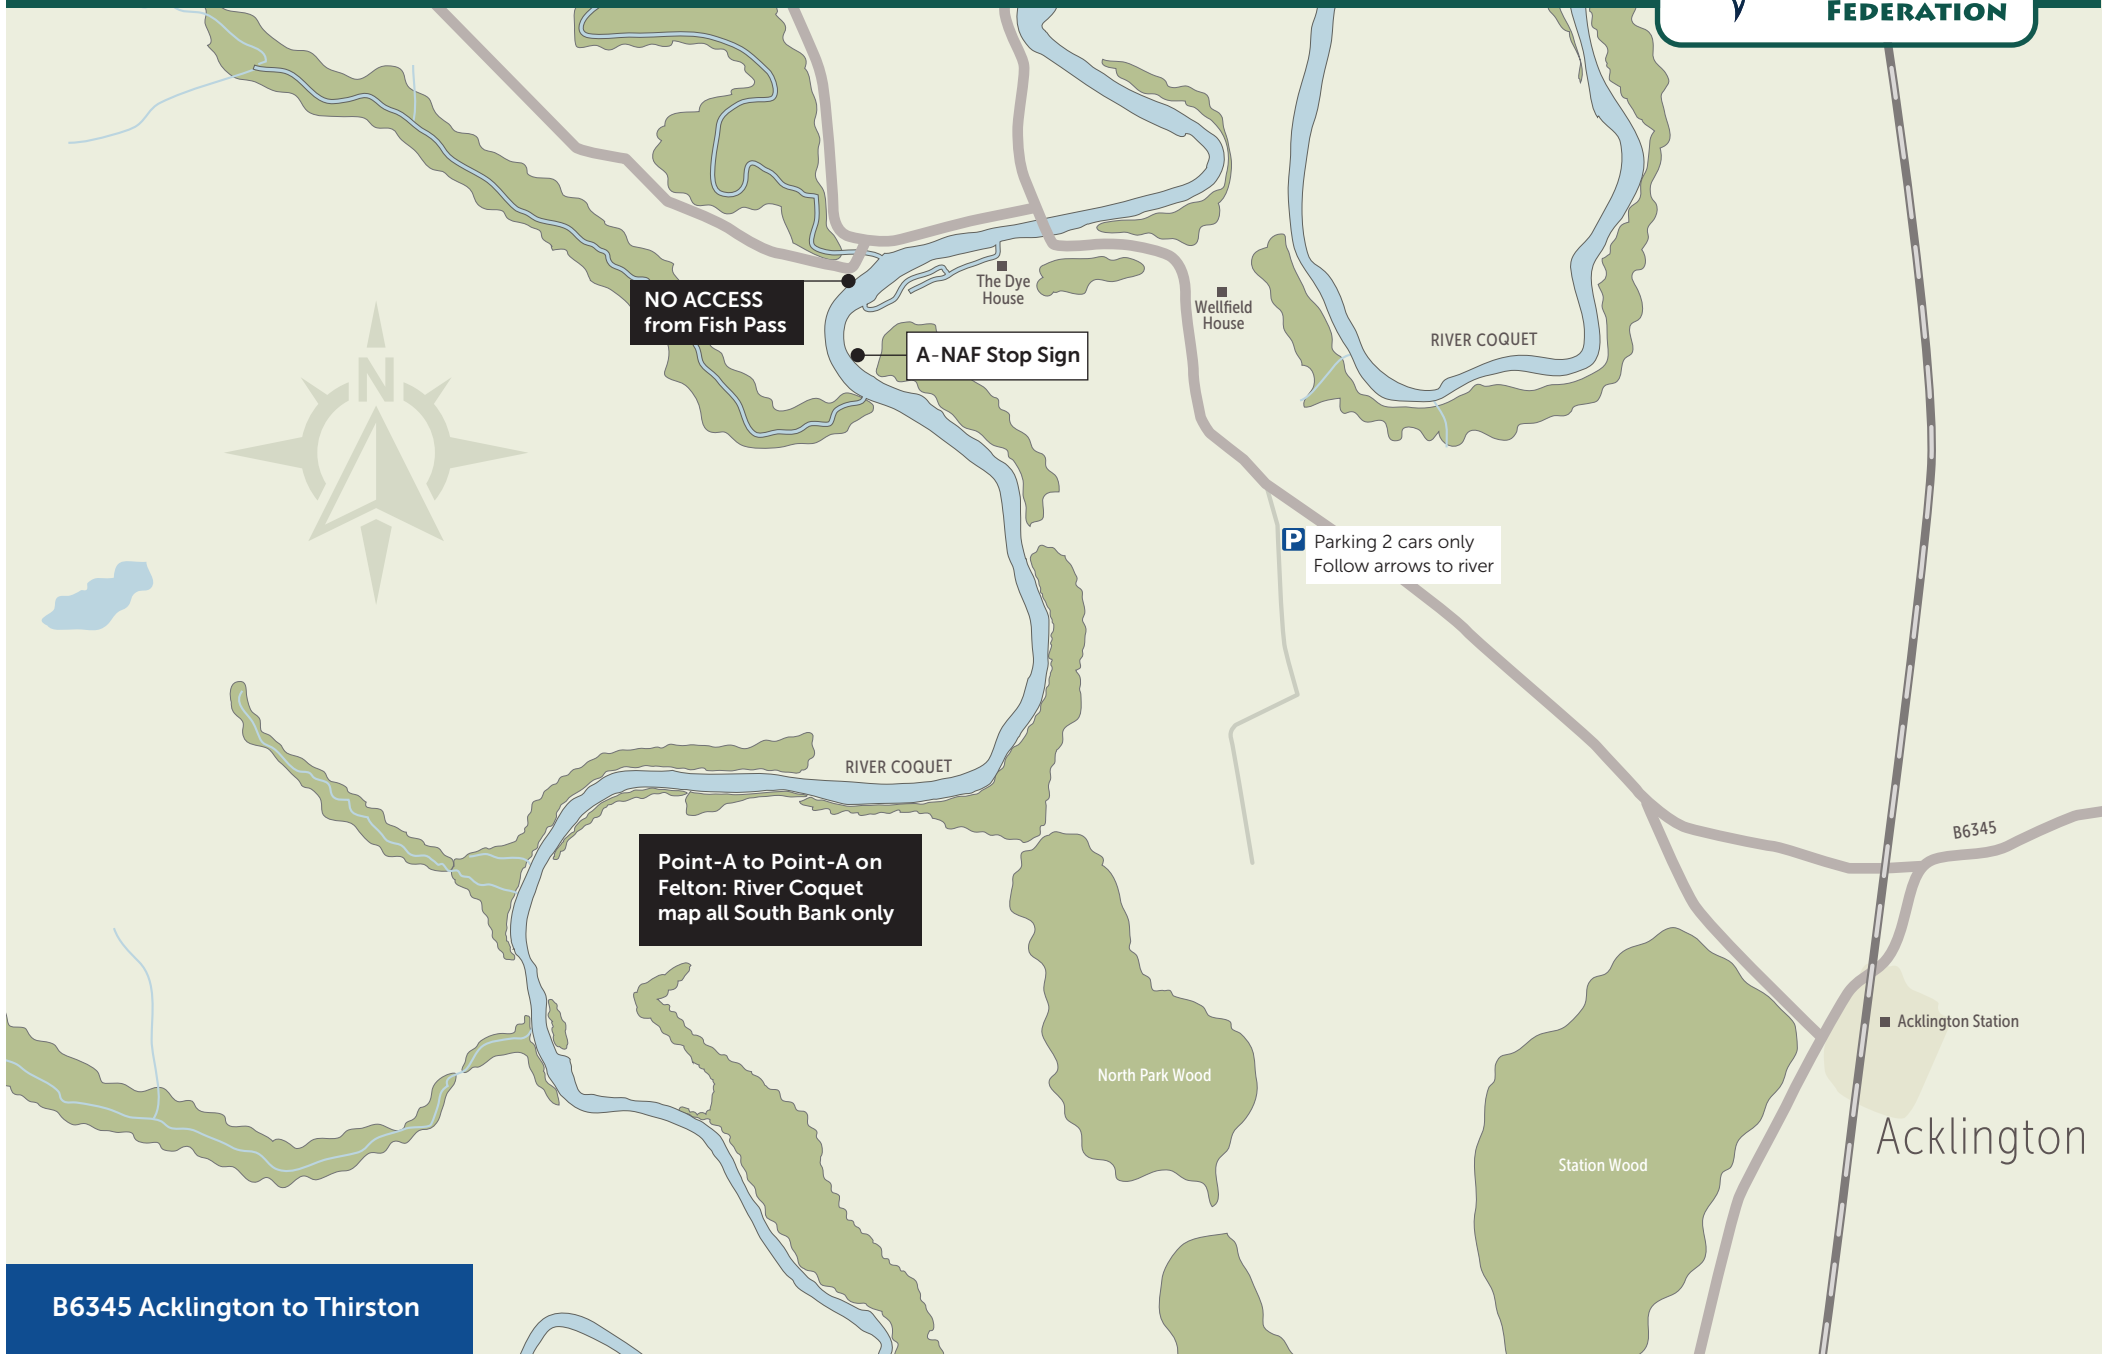

Low Park: River Coquet

B6345 Acklington to Thirston