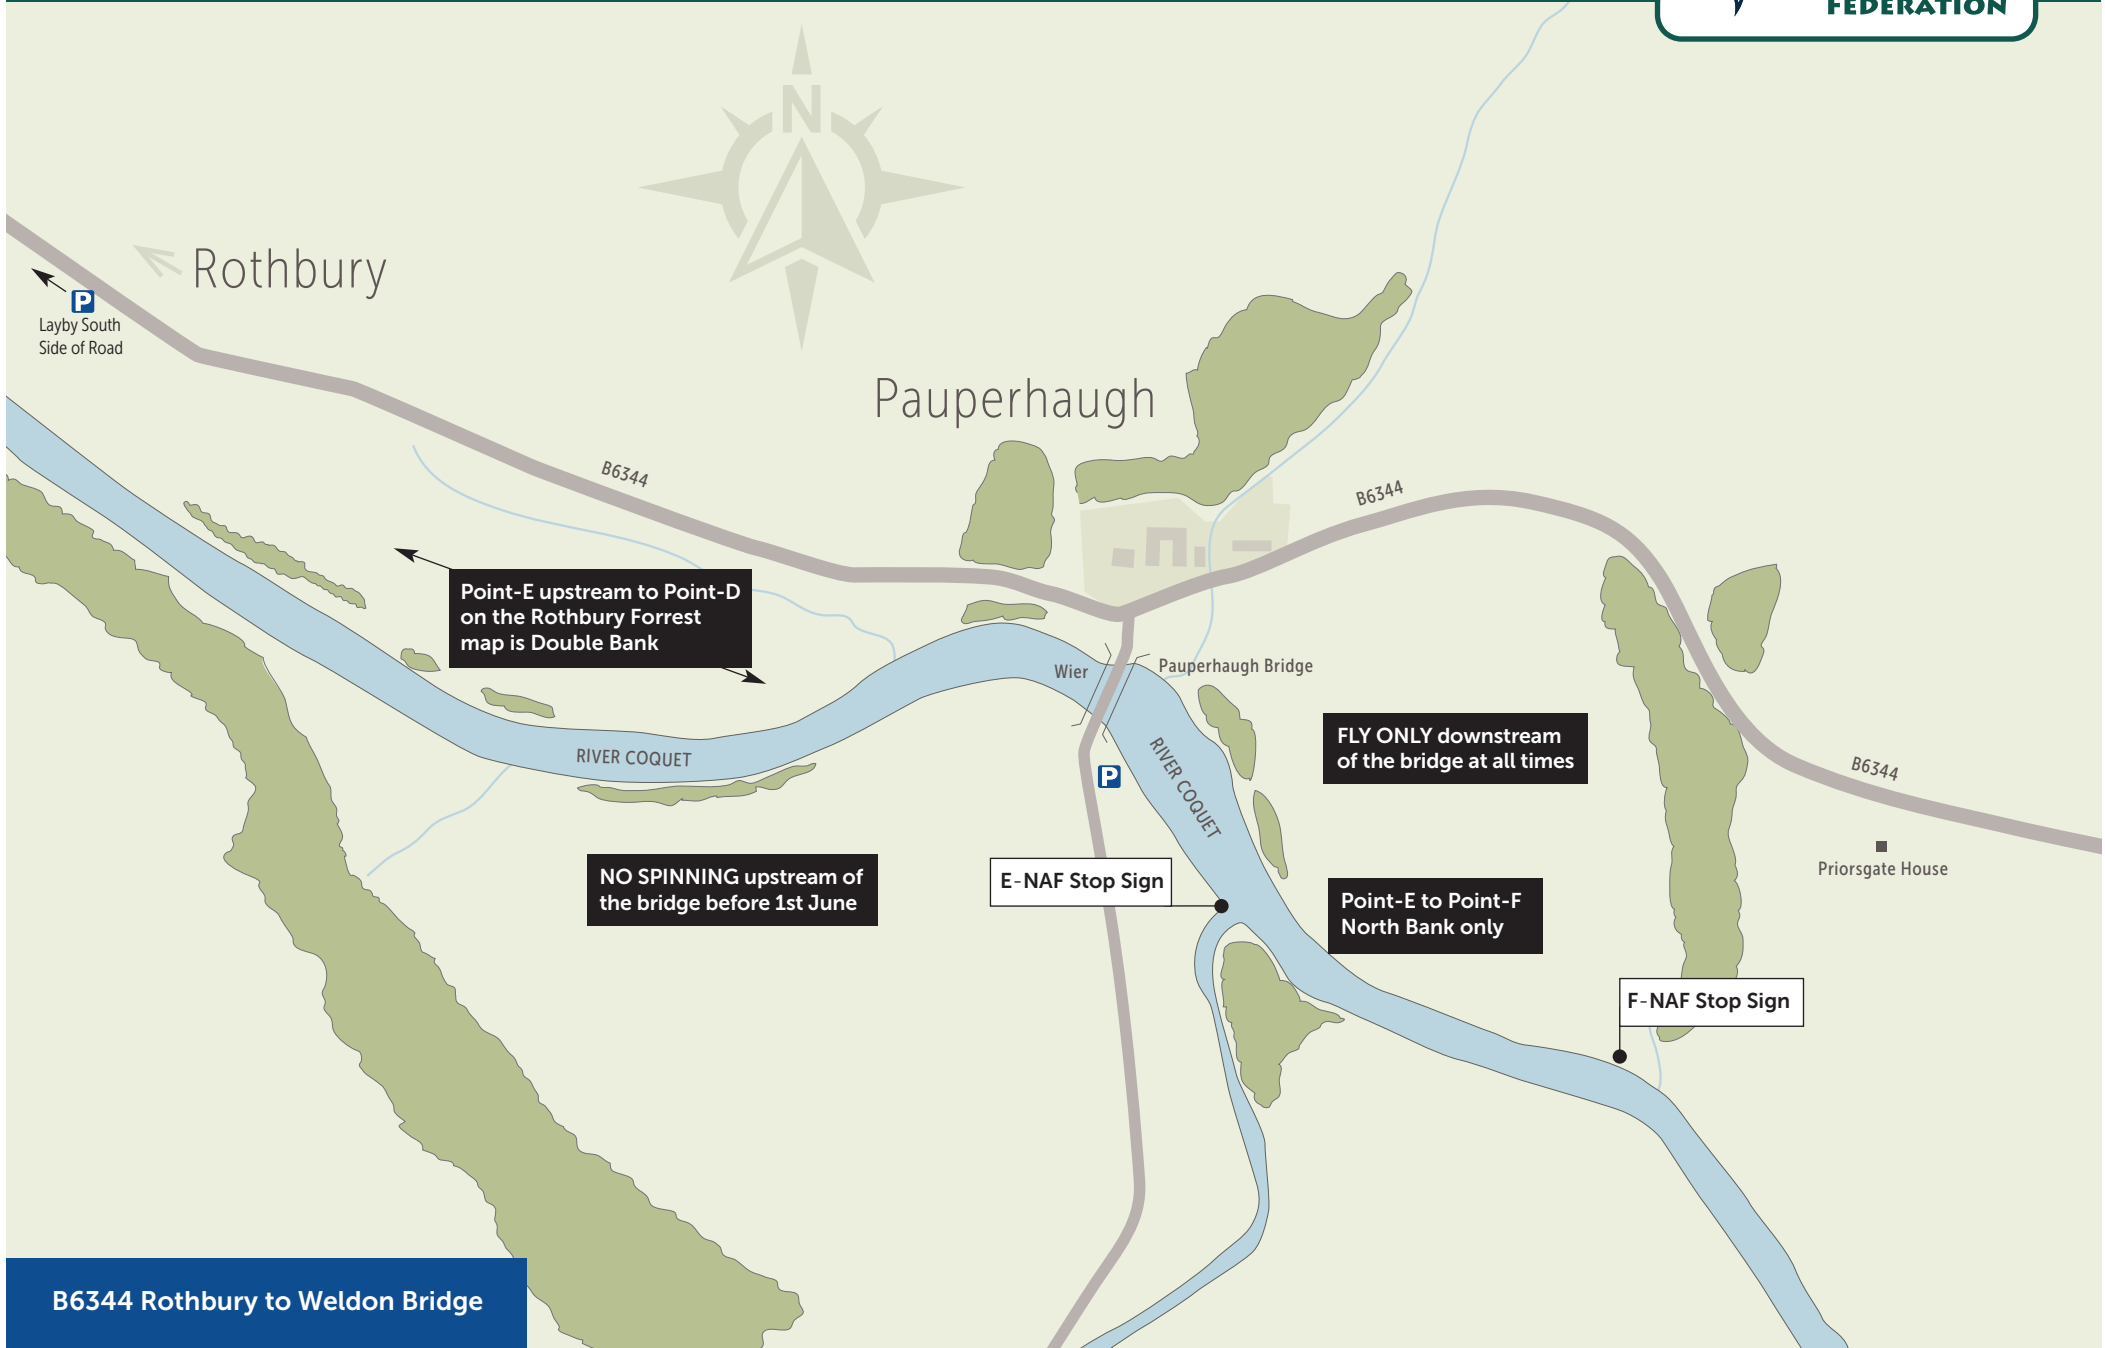

Pauperhaugh: River Coquet

B6344 Rothbury to Weldon Bridge