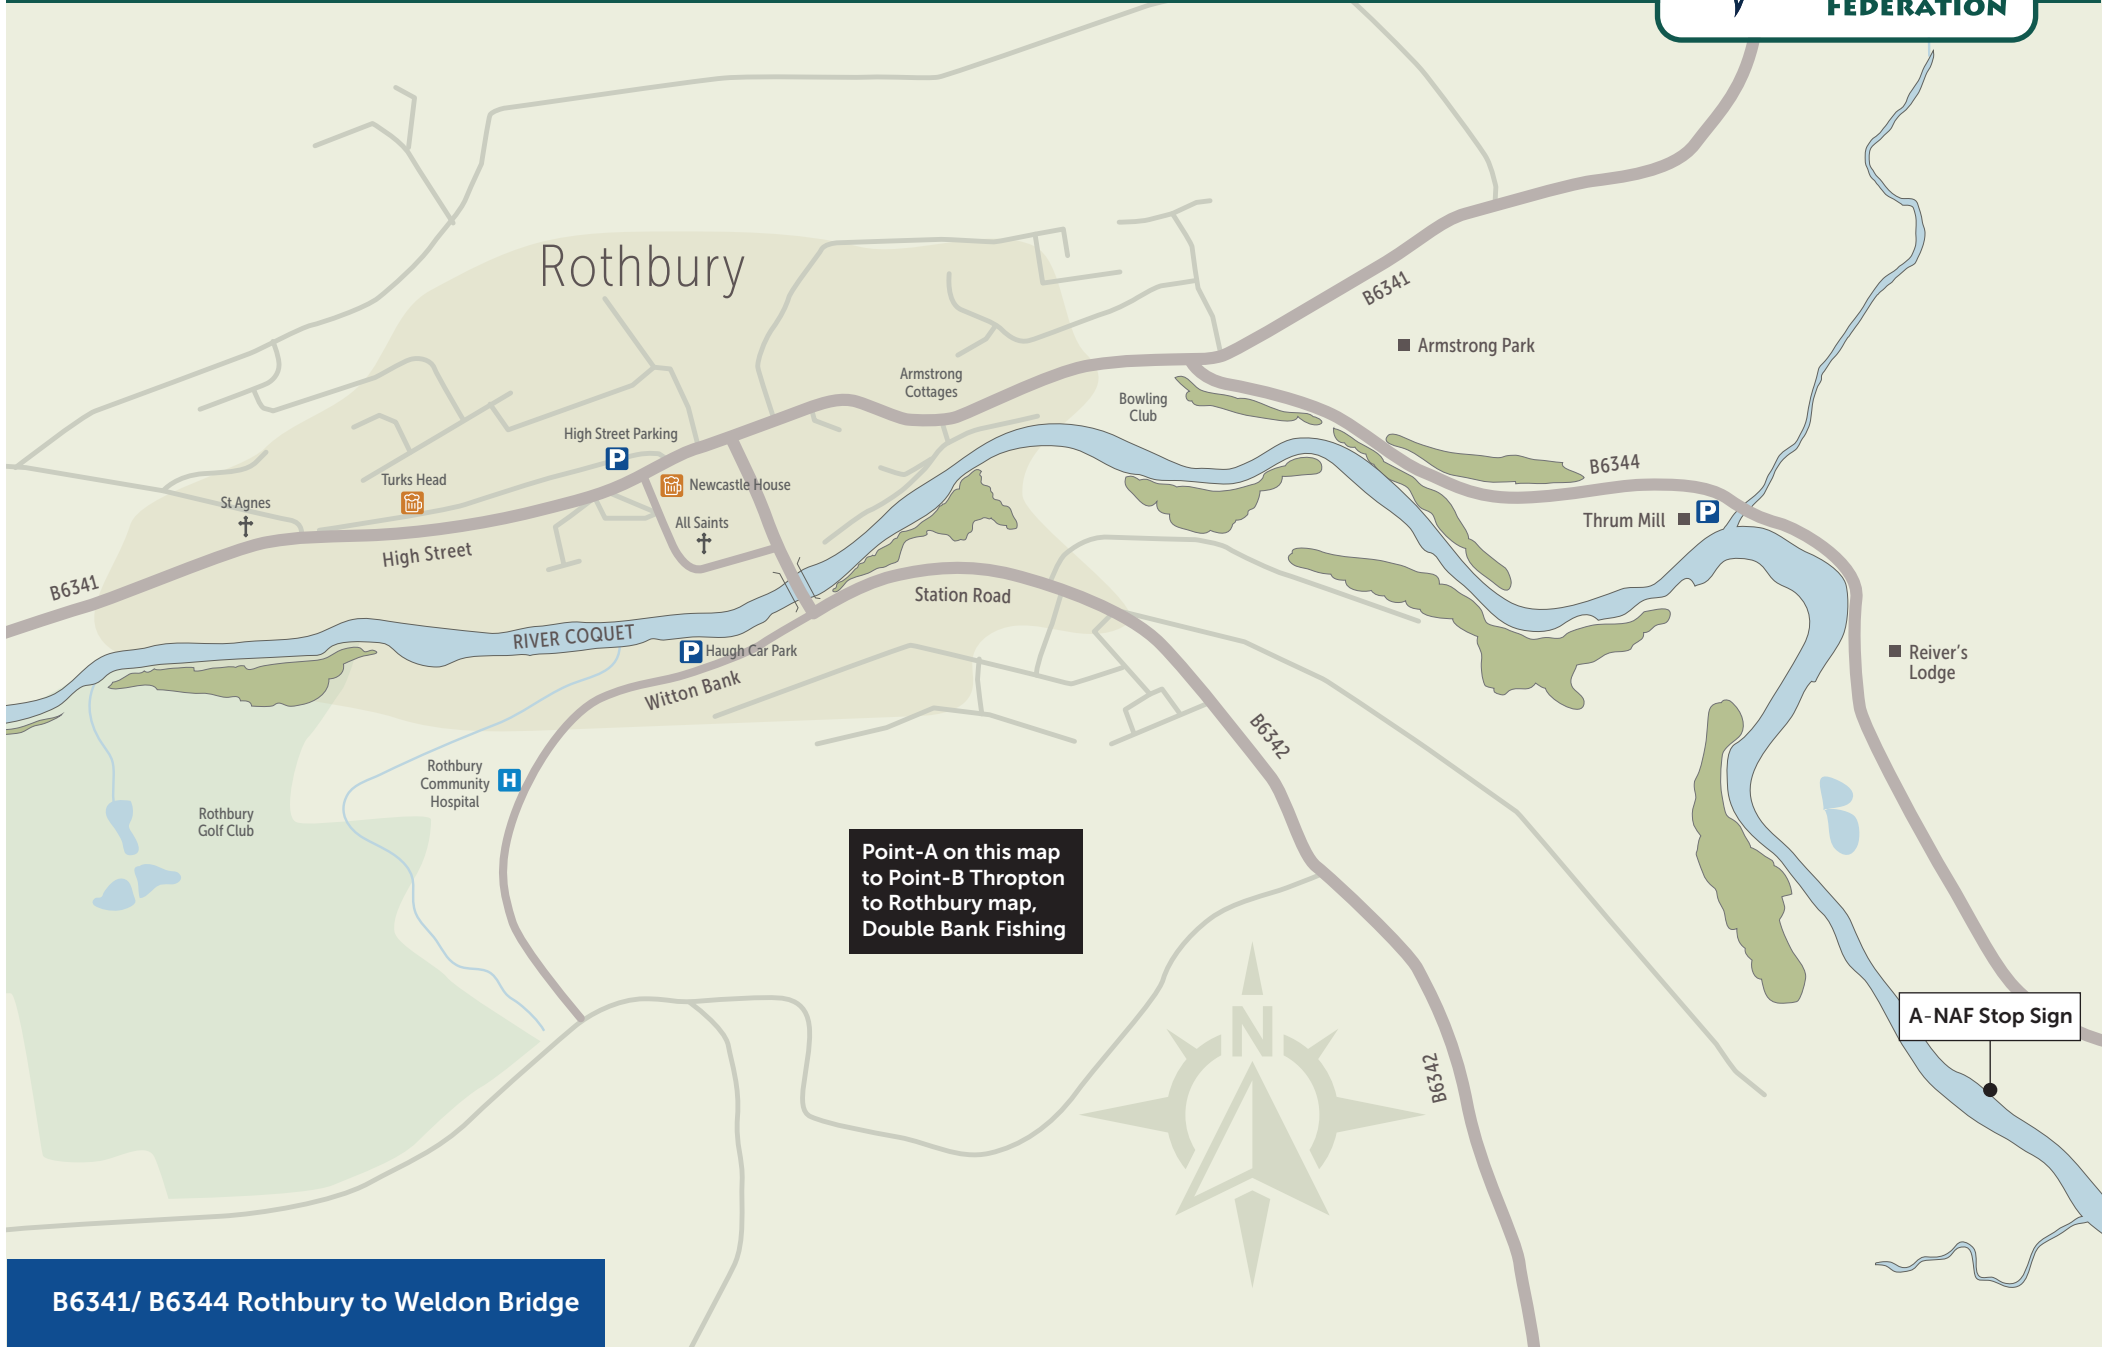

# Rothbury: River Coquet

B6341/ B6344 Rothbury to Weldon Bridge